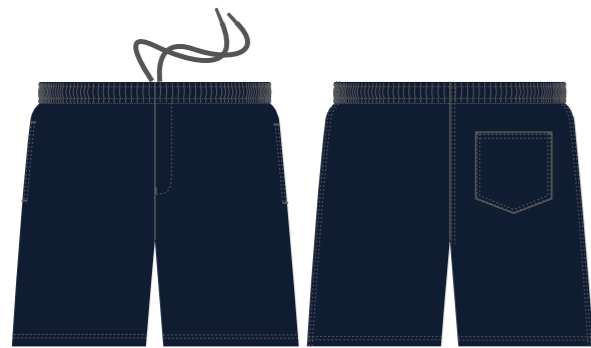

# OUR LADY OF DOLOURS PRIMARY SCHOOL CHATSWOOD

BOYS CURRENT ACADEMIC UNIFORM  
RA1180/1

Unisex Fleece Zip Jacket | TJK25037  
(Item A)

Boys SS Shirt | SHIS2020  
(Item B)

Boys LS Shirt | SHIL2006  
(Item C)

Boys Elastic Waist Shorts | SHOG9910  
(Item D)

Boys Elastic Waist Trousers | TROG9116  
(Item E)

Unisex Ankle Sock | SOK3P05  
(Item F)