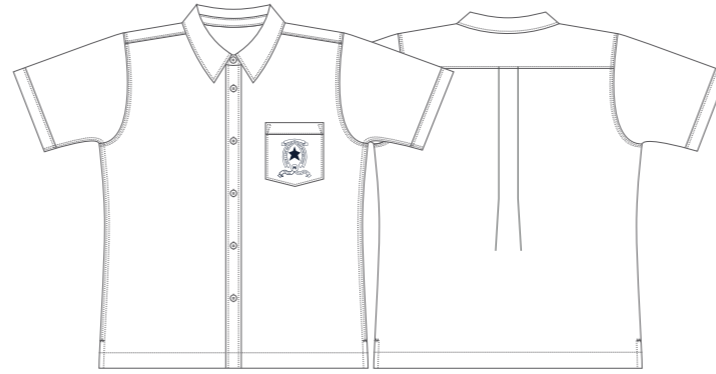

# OUR LADY OF DOLOURS PRIMARY SCHOOL CHATSWOOD

BOYS CURRENT ACADEMIC UNIFORM  
RA1180/1

Unisex Fleece Zip Jacket | TJK25037  
(Item A)

Boys SS Shirt | SHIS2020  
(Item B)

Boys LS Shirt | SHIL2006  
(Item C)

Boys Elastic Waist Shorts | SHOG9910  
(Item D)

Boys Elastic Waist Trousers | TROG9116  
(Item E)

Unisex Ankle Sock | SOK3P05  
(Item F)