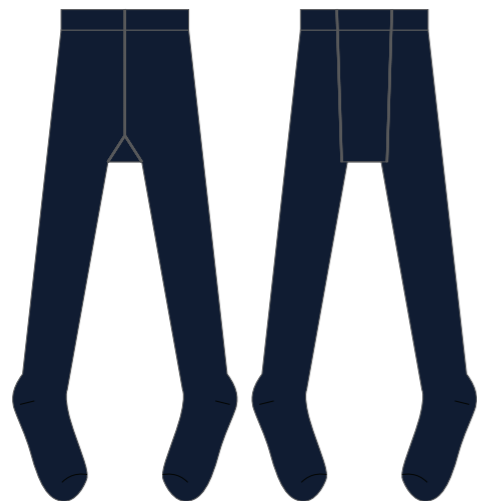

Boys Elastic Waist Shorts | SHOG9910  
(Item D)

Boys Elastic Waist Trousers | TROG9116  
(Item E)

Unisex Ankle Sock | SOK3P05  
(Item F)

# OUR LADY OF DOLOURS PRIMARY SCHOOL CHATSWOOD

GIRLS CURRENT ACADEMIC UNIFORM  
RA1180/2

Unisex Fleece Zip Jacket | TJK25037  
(Item A)

Girls SS Blouse  
(Item B)

Girls LS Blouse | BLOL5041  
(Item C)

Girls Culotte | CUL1277  
(Item D)

Girls Pull On Shorts  
(Item E)

Girls Pull On Pants  
(Item F)

Girls Cotton Tights | TIG898  
(Item G)

Unisex Ankle Sock | SOK3P05  
(Item H)

Girls Knee High Sock  
(Item I)