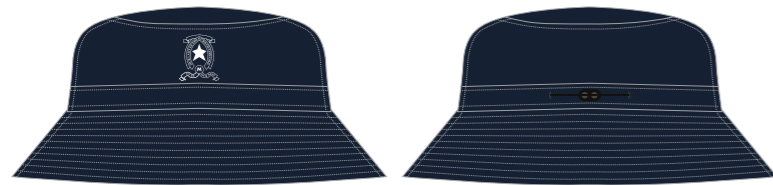

OUR LADY OF DOLOURS PRIMARY SCHOOL CHATSWOOD

CURRENT ACADEMIC UNIFORM
RA1180/3

Unisex Bucket Hat | HAT03
(Item A)